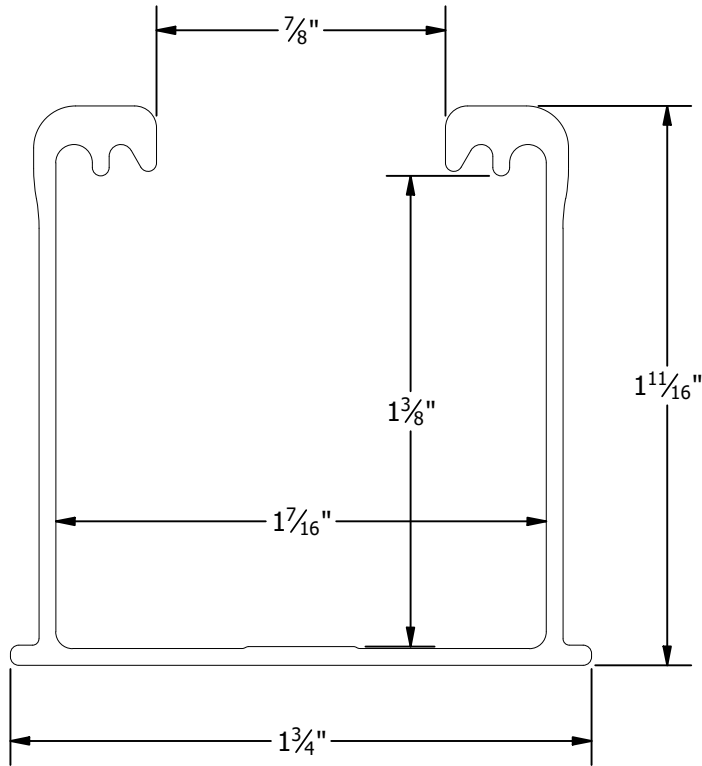

PART # TABLE		
P/N	DESCRIPTION	LENGTH
084RLM1	NXT UMOUNT RAIL 84" MILL	84"
084RLD1	NXT UMOUNT RAIL 84" DARK	84"
168RLM1	NXT UMOUNT RAIL 168" MILL	168"
168RLD1	NXT UMOUNT RAIL 168" DARK	168"
208RLM1	NXT UMOUNT RAIL 208" MILL	208"
208RLD1	NXT UMOUNT RAIL 208" DARK	208"
246RLM1	NXT UMOUNT RAIL 246" MILL	246"
246RLD1	NXT UMOUNT RAIL 246" DARK	246"
171RLM1	NXT UMOUNT RAIL 171" MILL	171.50"
171RLD1	NXT UMOUNT RAIL 171" DARK	171.50"

1411 BROADWAY BLVD. NE
 ALBUQUERQUE, NM 87102 USA
 PHONE: 505.242.6411
 WWW.UNIRAC.COM

PRODUCT LINE:	NXT UMOUNT
DRAWING TYPE:	PART DETAIL
DESCRIPTION:	RAIL
REVISION DATE:	11/17/2022

DRAWING NOT TO SCALE
 ALL DIMENSIONS ARE
 NOMINAL