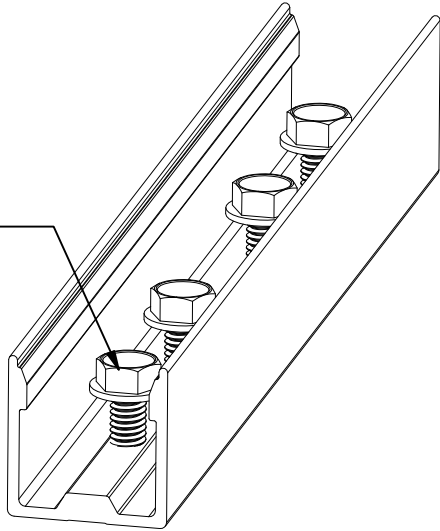

PART # TABLE		
P/N	DESCRIPTION	LENGTH
RLSPLCM1	NXT UMOUNT RAIL SPLICE	10"
RLSPLCM2	NXT UMOUNT RAIL SPLICE	6"

4X - 5/16"-18 x 5/8"
HEX FLANGE SCREW - TYPE F

UNIRAC[®]
 1411 BROADWAY BLVD. NE
 ALBUQUERQUE, NM 87102 USA
 PHONE: 505.242.6411
 WWW.UNIRAC.COM

PRODUCT LINE:	NXT UMOUNT
DRAWING TYPE:	PART DETAIL
DESCRIPTION:	RAIL SPLICE
REVISION DATE:	11/17/2022

DRAWING NOT TO SCALE
 ALL DIMENSIONS ARE
 NOMINAL

PRODUCT PROTECTED BY
 ONE OR MORE US PATENTS

LEGAL NOTICE