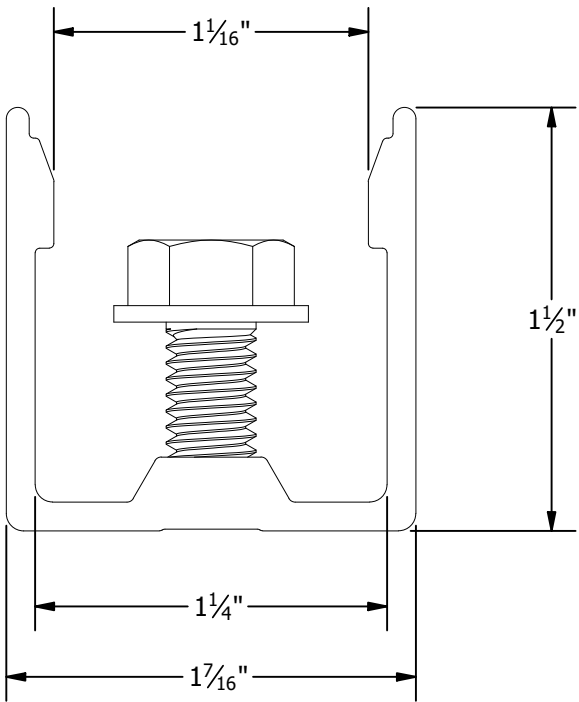

PART # TABLE		
P/N	DESCRIPTION	LENGTH
RLSPLCM1	NXT UMOUNT RAIL SPLICE	10"
RLSPLCM2	NXT UMOUNT RAIL SPLICE	6"

4X - 5/16"-18 x 5/8"
HEX FLANGE SCREW - TYPE F

UNIRAC[®]
 1411 BROADWAY BLVD. NE
 ALBUQUERQUE, NM 87102 USA
 PHONE: 505.242.6411
 WWW.UNIRAC.COM

PRODUCT LINE:	NXT UMOUNT
DRAWING TYPE:	PART DETAIL
DESCRIPTION:	RAIL SPLICE
REVISION DATE:	11/17/2022

DRAWING NOT TO SCALE
 ALL DIMENSIONS ARE
 NOMINAL

PRODUCT PROTECTED BY
 ONE OR MORE US PATENTS

LEGAL NOTICE