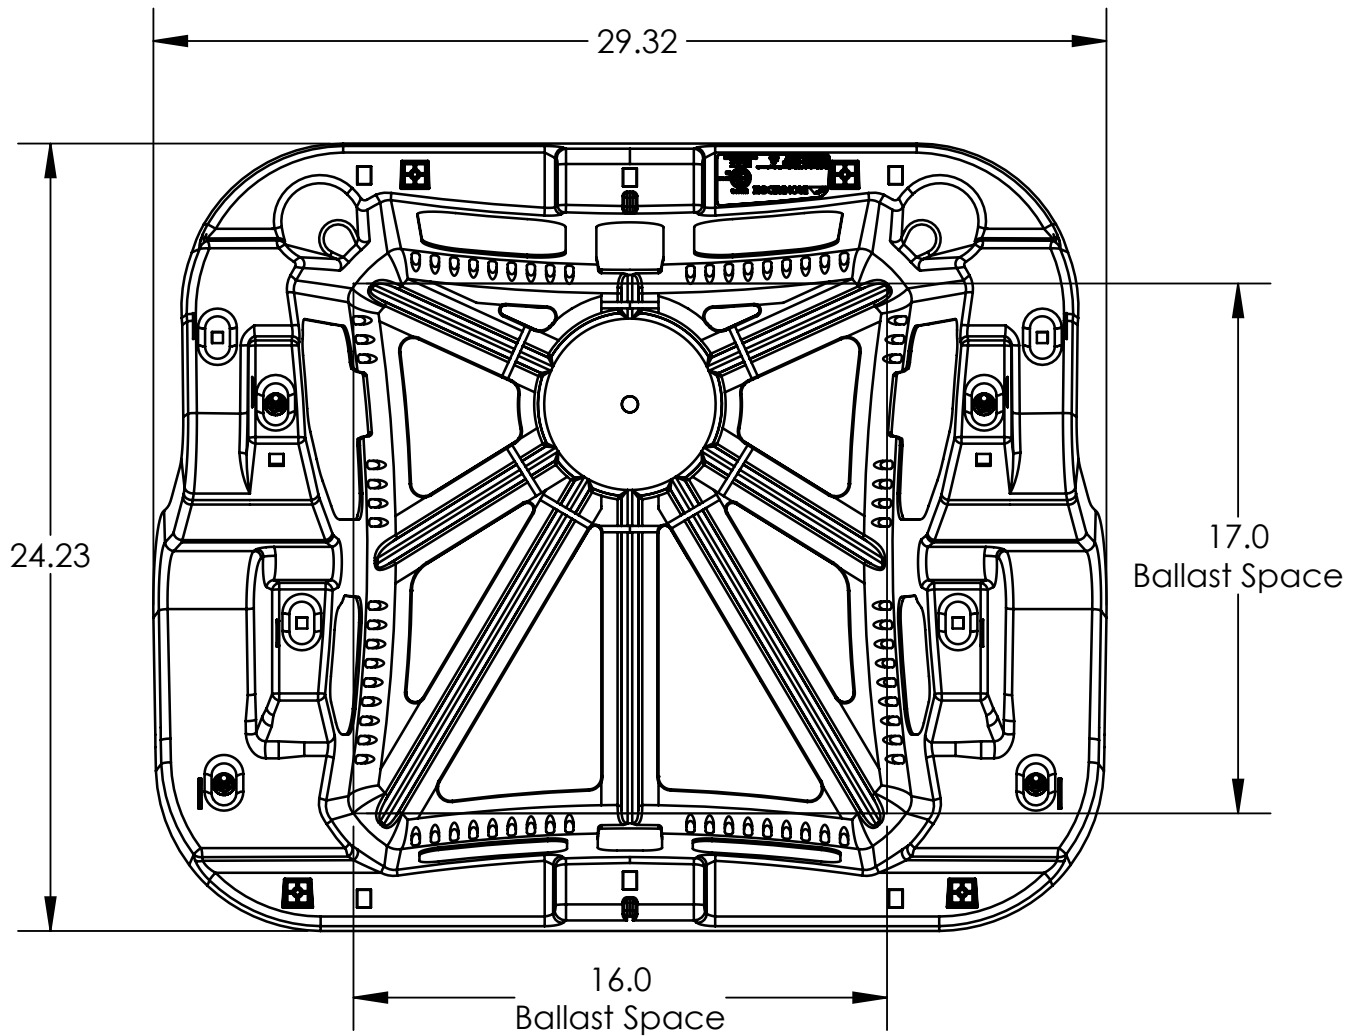

ITEM NO	DESCRIPTION	QTY IN KIT
1	BX CHASSIS 10 DEG ASSEMBLY	1

Part Number	Description
BX-10D-P1	BX CHASSIS 10 DEG

1) BX Chassis 10 Deg Assembly

Property	Value
Material	BASF ULTRAMID 8233GHS
Finish	Black