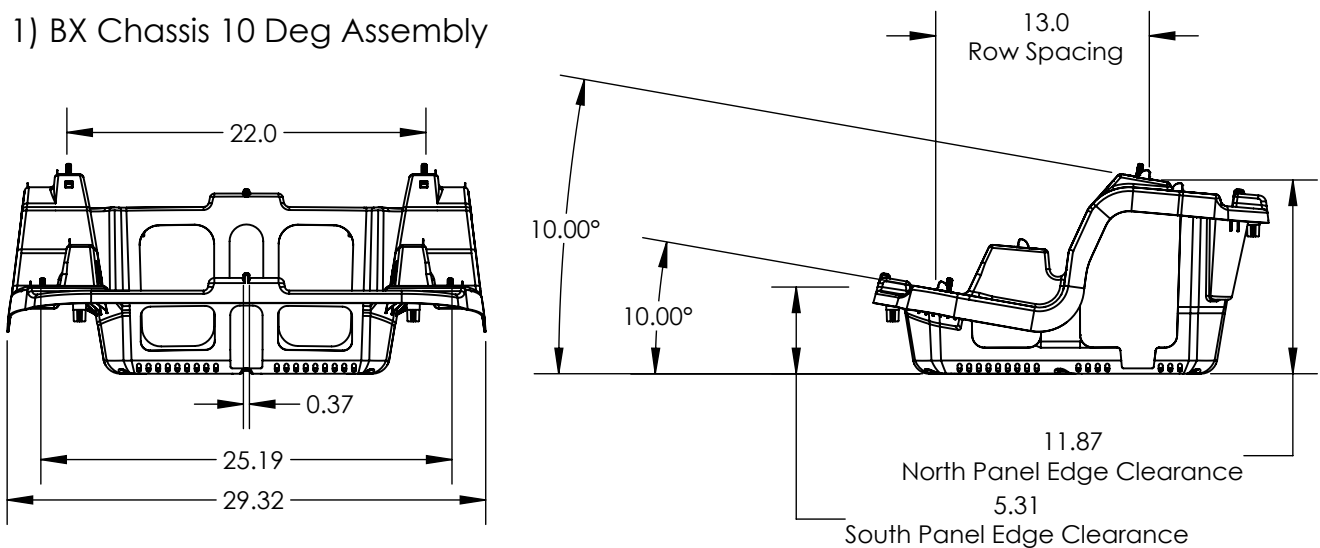

ITEM NO	DESCRIPTION	QTY IN KIT
1	BX CHASSIS 10 DEG ASSEMBLY	1

Part Number	Description
BX-10D-P1	BX CHASSIS 10 DEG

1) BX Chassis 10 Deg Assembly

Property	Value
Material	BASF ULTRAMID 8233GHS
Finish	Black